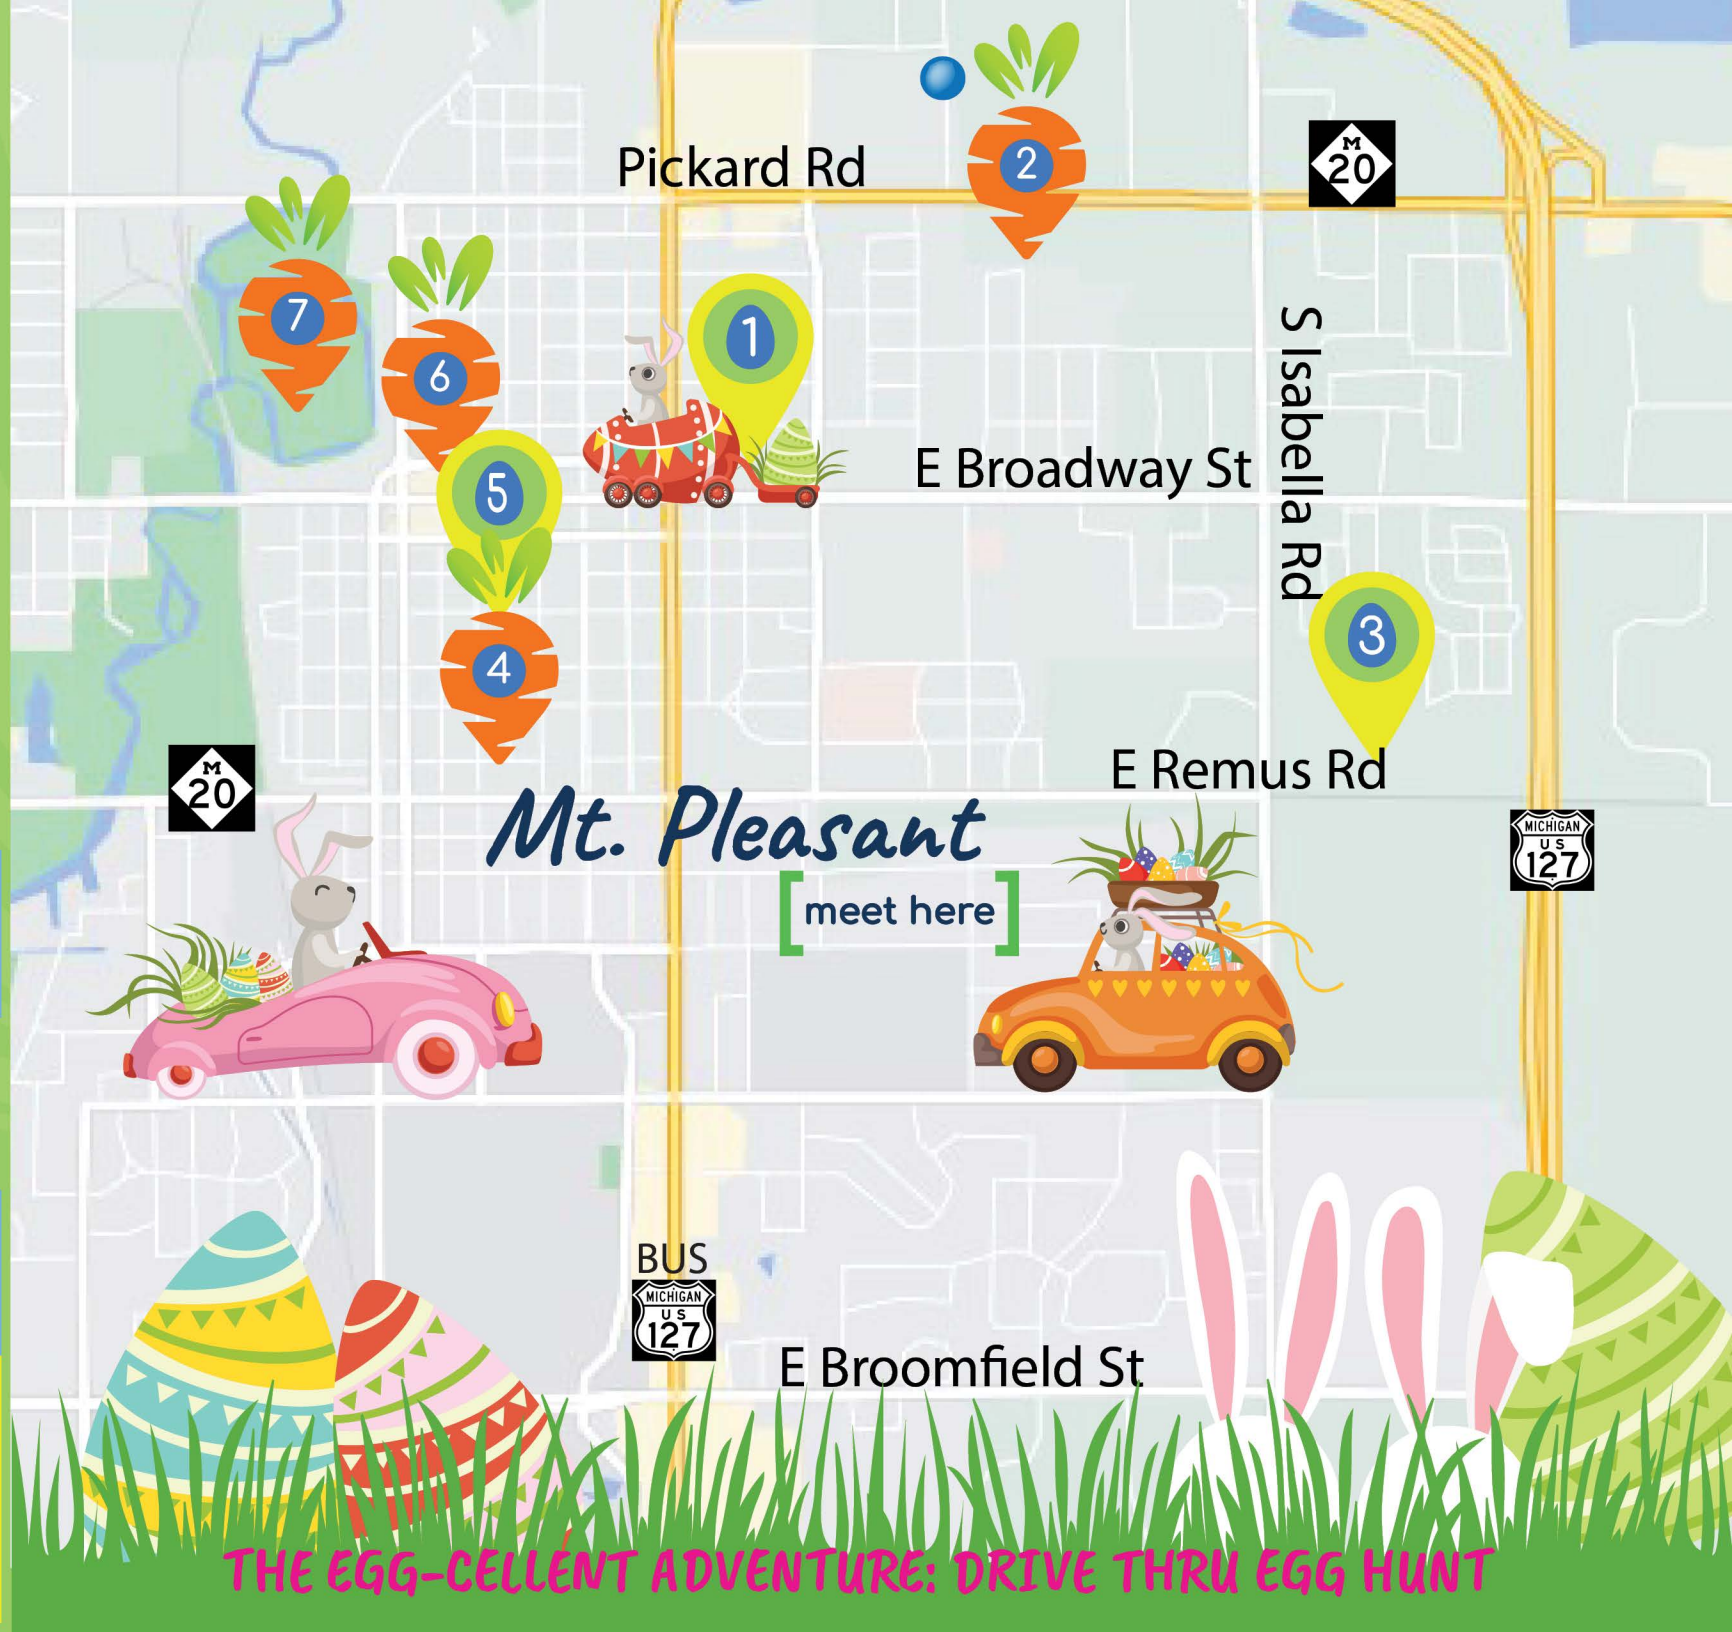

Presented By

CFX & MPPR Great Egg REC 'N RAMBLE

Graff Buick GMC Cadillac
116 N. Mission Street

Veterans Memorial Library
301 S. University
Behind Building

Graff Chevrolet
4580 E. Pickard Road

Carrie T. Collection
eXp Realty
123 S. University Ave.

**Mt. Pleasant
Discovery Museum &
Morey Courts**
5093 E. Remus Road

Art Reach of Mid Michigan
111 E. Broadway Street
Behind Building

Island Park
331 N. Main Street
Thrive Church
Isabella Bank
Mt. Pleasant Public Safety
Mt. Pleasant Parks & Recreation

THE EGG-CELLENT ADVENTURE; DRIVE THRU EGG HUNT

1 APRIL

Saturday, April 1 from 1 to 4 p.m. Mt. Pleasant will be hopping - drive thru style.

Visit each location on the reverse side map. (In any order.) Look for the canopy set up outside. Safely drive up to the canopy and stay in your vehicle. Peter Cottontail's helpers will deliver plastic eggs filled with candy and prizes and other special treats to you.

Look inside each egg for a **SPECIAL TICKET** to be entered into the **PRIZE BASKET** drawing. After visiting each location turn your **SPECIAL TICKETS** in to Parks & Recreation at Island Park.

The fun continues at Island Park with inflatables, refreshments and the opportunity to visit with Peter Cottontail too.